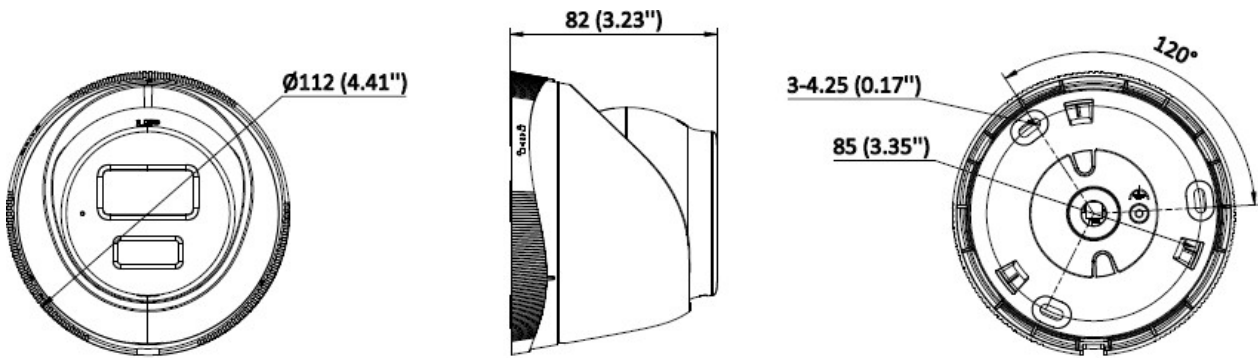

Specification

Camera	
Image Sensor	1/3 inch Progressive Scan CMOS
Max. Resolution	2560 × 1440
Min. Illumination	Color: 0.005 Lux @ (F1.6, AGC ON), B/W: 0 Lux with IR
Shutter Time	1/3 s to 1/100,000 s
Day & Night	IR cut filter
Angle Adjustment	Pan: 0° to 360°, tilt: 0° to 75°, rotate: 0° to 360°
Lens	
Lens Type	Fixed focal lens, 2.8 and 4 mm optional
Focal Length & FOV	2.8 mm, horizontal FOV 98°, vertical FOV 54°, diagonal FOV 114° 4 mm, horizontal FOV 78°, vertical FOV 42°, diagonal FOV 93°
Lens Mount	M12
Iris Type	Fixed
Aperture	F1.6
DORI	
DORI	2.8 mm, D: 63 m, O: 25 m, R: 12 m, I: 6 m 4 mm, D: 78 m, O: 31 m, R: 15 m, I: 7 m
Illuminator	
Supplement Light Type	IR, White Light
Supplement Light Range	Up to 30 m
Smart Supplement Light	Yes
IR Wavelength	850 nm
Video	
Main Stream	50 Hz: 20 fps (2560 × 1440) 25 fps (1920 × 1080, 1280 × 720) 60 Hz: 20 fps (2560 × 1440) 24 fps (1920 × 1080, 1280 × 720)
Sub-Stream	50 Hz: 25 fps (1280 × 720, 640 × 480, 640 × 360) 60 Hz: 24 fps (1280 × 720, 640 × 480, 640 × 360)
Video Compression	Main stream: H.265/H.264, Sub-stream: H.265/H.264/MJPEG
Video Bit Rate	32 Kbps to 8 Mbps
H.264 Type	Baseline Profile, Main Profile, High Profile
H.265 Type	Main Profile
Bit Rate Control	CBR, VBR
Region of Interest (ROI)	1 fixed region for main stream
Audio	
Audio Type	Mono sound
Environment Noise Filtering	Yes
Audio Sampling Rate	8 kHz/16 kHz
Audio Compression	G.711ulaw/G.711alaw/G.722.1/G.726/MP2L2/PCM/AAC-LC
Audio Bit Rate	64 Kbps (G.711 ulaw)/64 Kbps (G.711 alaw)/16 Kbps (G.722.1)/16 Kbps (G.726)/32 to 160 Kbps (MP2L2)/16 to 64 Kbps (AAC-LC)

*Specifications are subject to change without prior notice. *Product picture may differ as per actual.

Available Model
PT-NC143D3-WNM(D2)

Dimension

Unit:mm (inch)